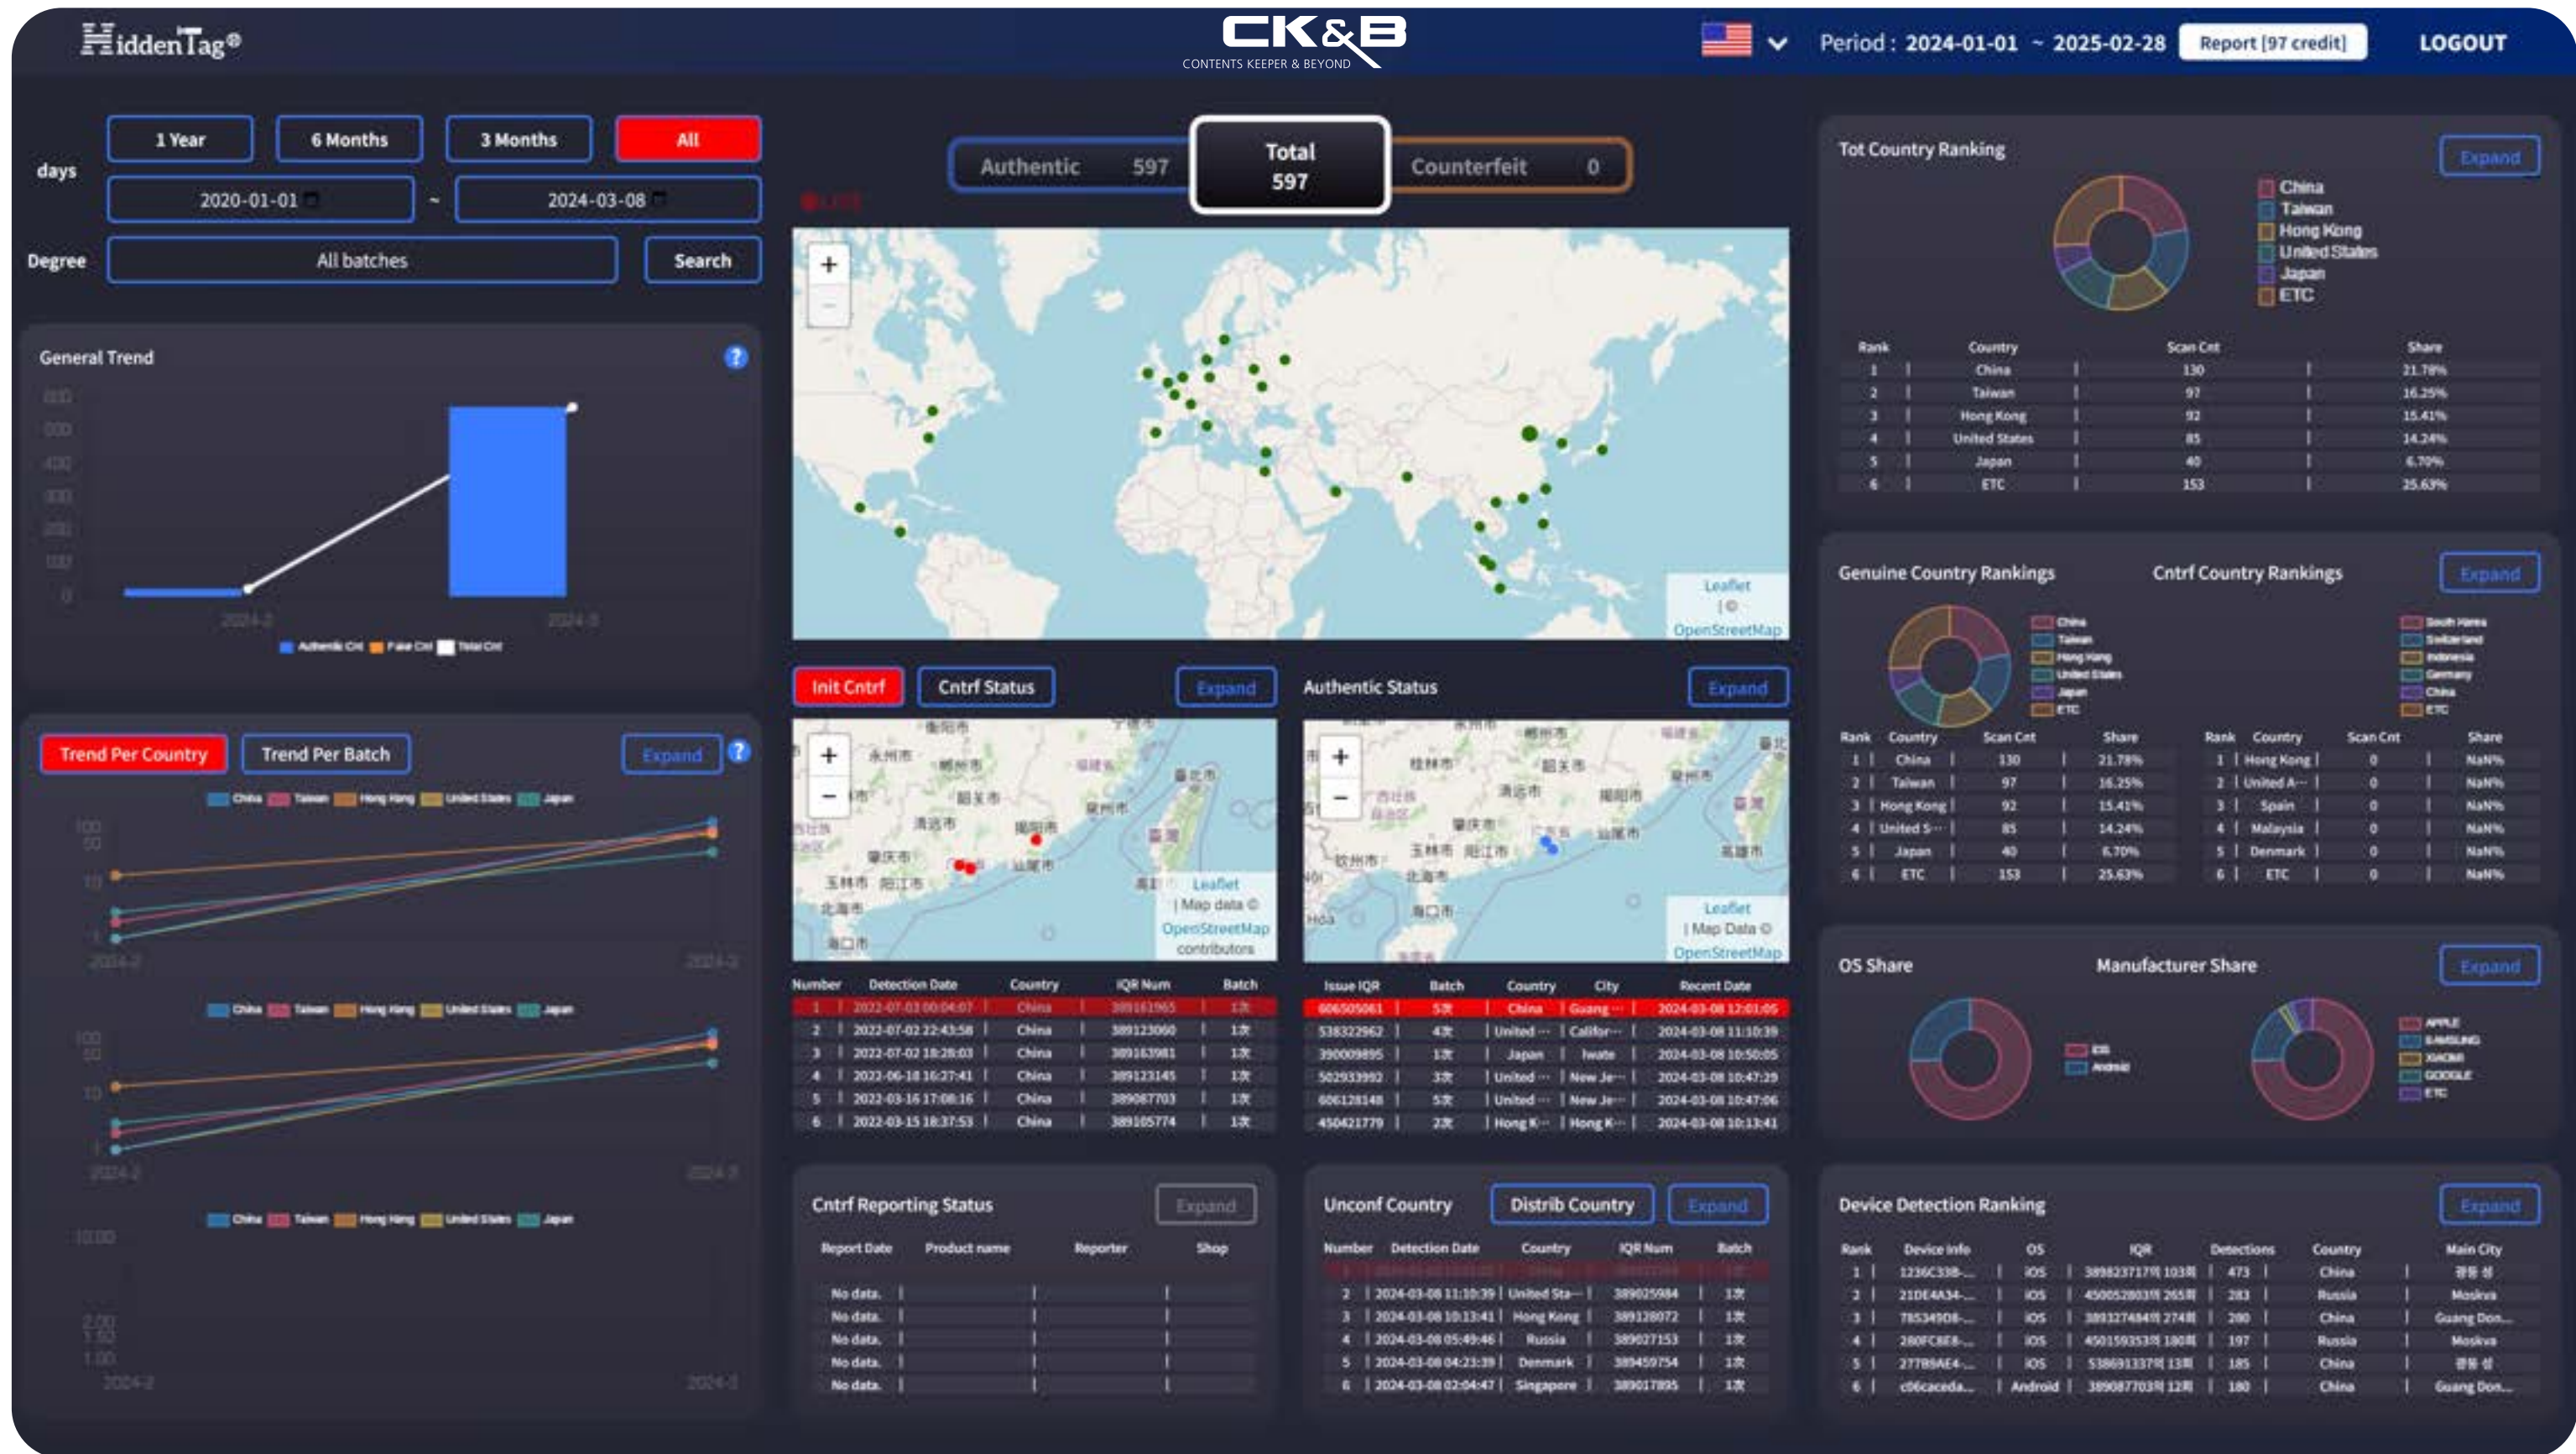

Example of genuine/counterfeit product distinction

① Normal label or normal distribution (non-duplicate unique number)

Check monitoring results

② Detection of illegally copied labels or abnormal distribution

Only one identity in the world

Hundreds of millions of individual data
granted to just one brand image!

Information is inserted and extracted in a way
that cannot be identified by humans.
Even though they all appear to be the same image,
different information can be inserted into each image.

BRAND MONITORING CONTROL SYSTEM

- ① HiddenTag utilizes individual data collected from around the world through product authentication.
- ② Monitor when, where, and how much your product is scanned using hidden tag data collected in real time.
- ③ Based on this, we provide a **brand monitoring control system** that allows you to check at a glance your brand's sales volume by country, sales trend by period, and the status of counterfeit products.

BRAND CONTROL SYSTEM PROVISION FORMAT

❖ This is a staged screen. It may differ from the actual configuration.

BRAND CONTROL SYSTEM CONFIGURATION ①

- ① Observe the real-time status of my product on a global basis
- ② Check data on sales of genuine products and occurrence of counterfeit products
- ③ Identify the area where counterfeit products first occurred and the route of spread of counterfeit products