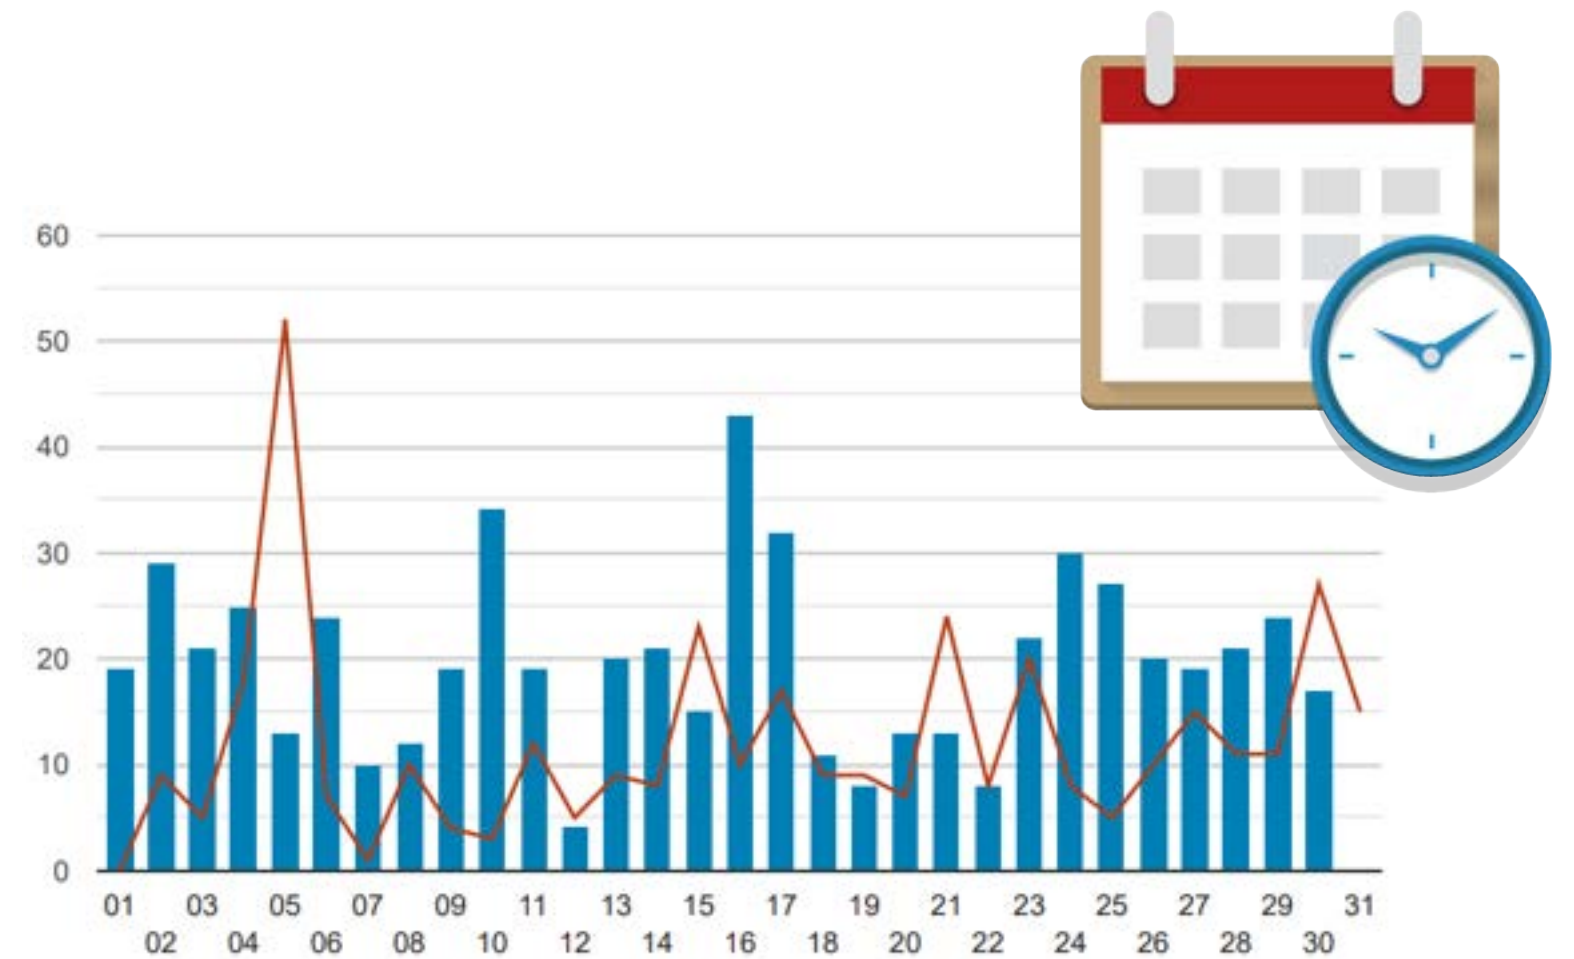

BRAND MONITORING CONTROL SYSTEM

- ① HiddenTag utilizes individual data collected from around the world through product authentication.
- ② Monitor when, where, and how much your product is scanned using hidden tag data collected in real time.
- ③ Based on this, we provide a **brand monitoring control system** that allows you to check at a glance your brand's sales volume by country, sales trend by period, and the status of counterfeit products.

BRAND CONTROL SYSTEM PROVISION FORMAT

❖ This is a staged screen. It may differ from the actual configuration.

BRAND CONTROL SYSTEM CONFIGURATION ①

- ① Observe the real-time status of my product on a global basis
- ② Check data on sales of genuine products and occurrence of counterfeit products
- ③ Identify the area where counterfeit products first occurred and the route of spread of counterfeit products

REAL-TIME STATUS OBSERVATION

- ① Check comprehensive detection trend by period
- ② Comparative analysis of market sales peak and off-peak seasons
- ③ Identify changes in sales market trends

COMPARISON OF CHANGE TRENDS BY PERIOD