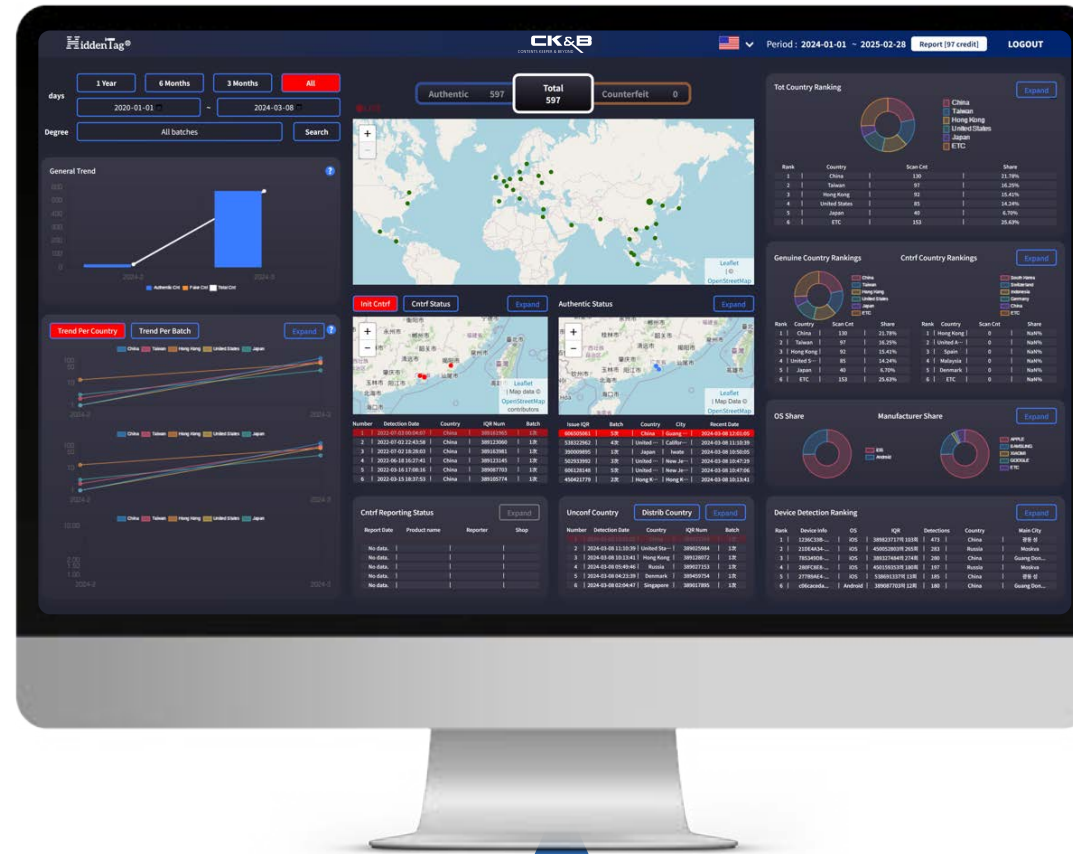

REAL-TIME COUNTERFEIT PRODUCT NOTIFICATION SERVICE

EFFECT ON INTRODUCTION

- ① The best monitoring system that allows you to directly check the status of brands with HiddenTag.
- ② Real-time check of distribution status of genuine and counterfeit products
- ③ The most effective way to collect national and regional sales information
- ④ Build an aggressive sales strategy by reducing the risk of counterfeits and tracking distribution
- ⑤ Collect new regional information or consumer information and use it as new marketing material