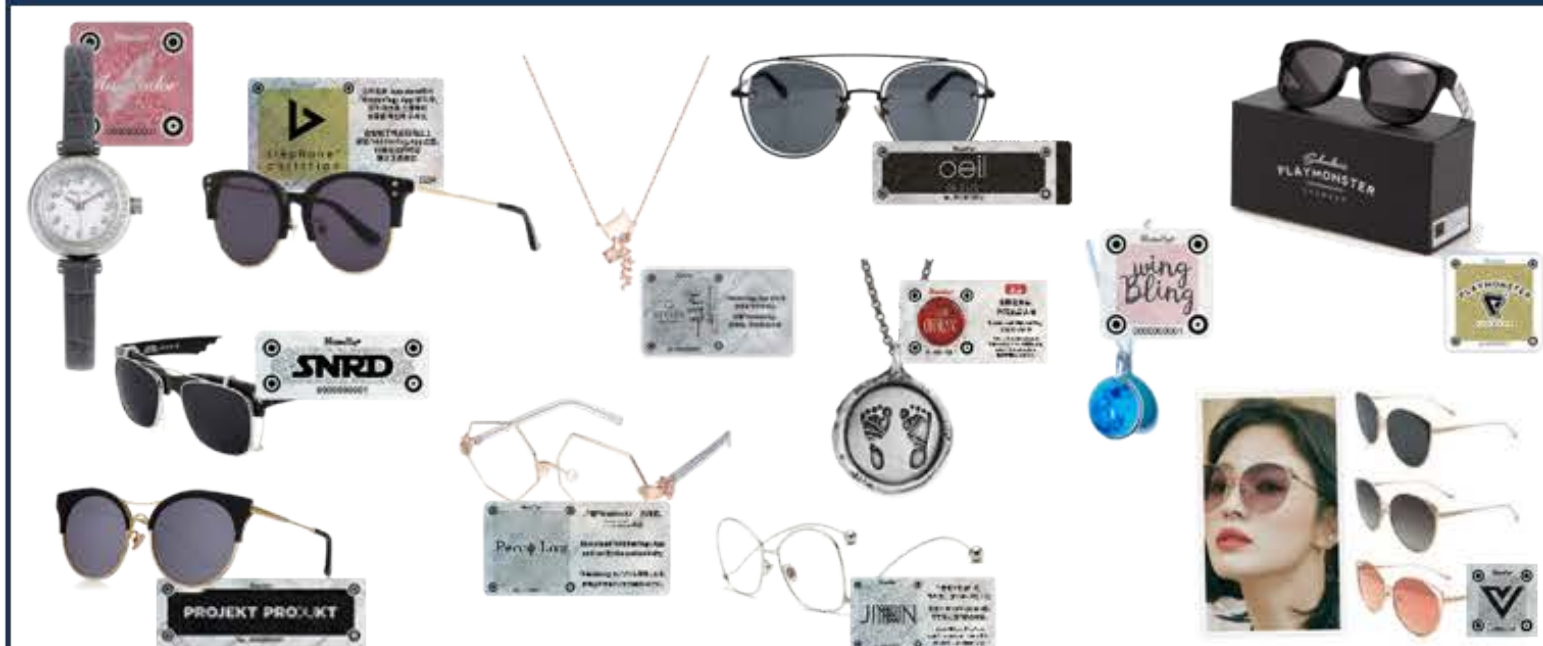

Accessories

Liu K, JNK International, Play Monster, Second Round, StyliS, Grand Company, PROJECT PRODUKT, Percy Lau, Eau de Blanc, Udon Trading, Wing Bling, Bedivero **and many others**