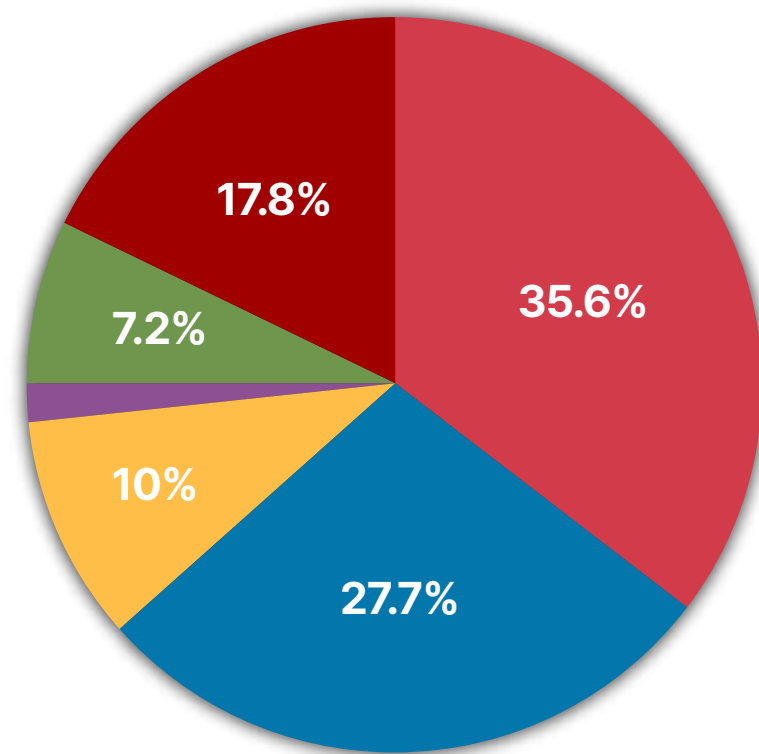

BRAND CONTROL SYSTEM CONFIGURATION ②

1st CN

2nd VN

3rd RU

- ① Comparison of comprehensive detection rankings by country
- ② Utilize the main sales market strategy
- ③ Identify risk areas through counterfeit product ranking

FIND OUT COUNTRY RANKING